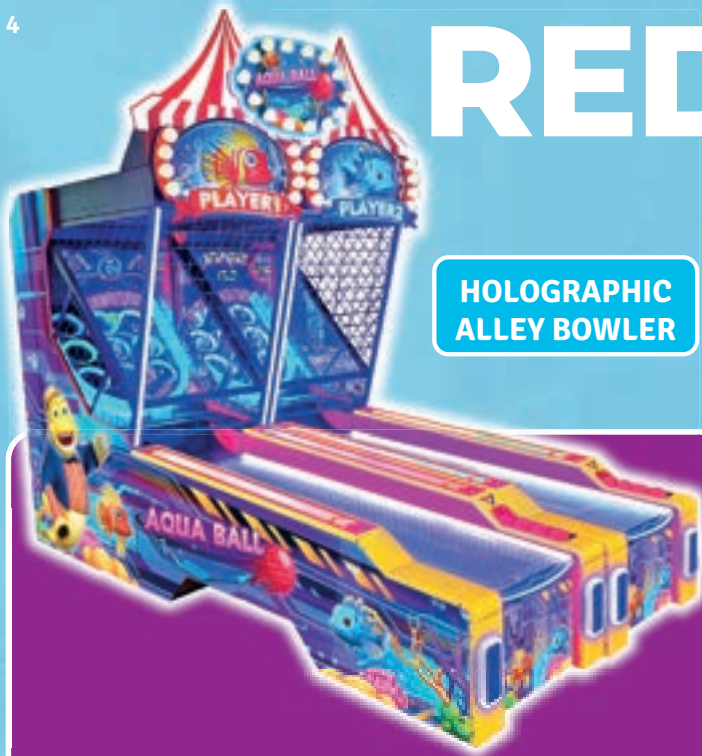

£9495

ALL BRAND NEW!

ROOSTER N' BRO 2DX

- Superb fun shooting game for all the family
- Exceptionally impressive gameplay and graphics, captivate players of all ages.
- Take down the Zombie Roosters, Robber Roosters or various other themes, over 8 fun levels
- Recoil fixed guns & motion seats, enhance the experience further
- Dimensions: 183cm x 228cm x 251cm (H)

£7995

CROC SHOCK

- Brilliant 2-player, ball rolling fun with Croc Shock!
- Roll the balls down the correct lane, to hit & stop the Croc attacks
- 2-player follow up to Derby Day, in this smart, compact cabinet
- Dimensions: 138cm x 247cm x 220cm (H)

£5995

OCEAN AQUARIUM

- Roll the balls towards the grid target holes, with aim to achieve highest score
- Interactive targets, with low, high and bonus amounts to hit and win.
- Can you compete the whole grid?
- Dimensions: 140cm x 252cm x 247cm (H)

£5995

REDEMPTION

**HOLOGRAPHIC
ALLEY BOWLER**

AQUA BALL 2PLY

- Modern alley bowler - Aqua, or Zombie theme
- Holographic screen for characters and targets
- Complete combo's for bonus points
- Ticket Redemption ON/OFF option
- Dimensions: 160cm x 316cm x 257cm (H)