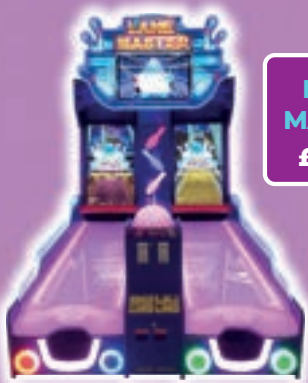

WWW.JNC-SALES.CO.UK TO SEE THE FULL RANGE. STOCK UPDATED WEEKLY.

LANE MASTER
£5495